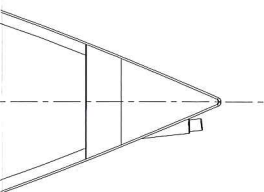

J[®]
112_E

NEW for 2016

36 Feet of Comfort, Style and Speed

J/112E is the newest addition to J Boats' "E" series of versatile performance sailing yachts. The "E" is for elegance and evolution in performance cruising design. Why settle for anything less than sailing with comfort, style and speed?

Dimensions	ft/lb	m/kg
LOA	36.00	11.00
LWL	31.76	9.68
Beam	11.75	3.58
Standard Draft	6.90	2.10
Displacement	11,300	5,125
Engine	30 hp	30 hp
100% SA	699	65
SA/Dspl	22	22
Dspl/L	157	157

Box 90, 557 Thames Street, Newport, RI 02840, U.S.A.