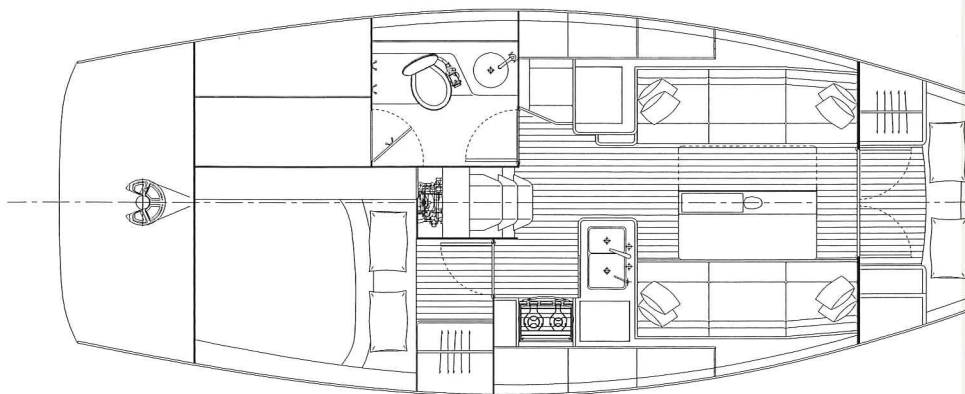

J[®]
112_E

NEW for 2016

36 Feet of Comfort, Style and Speed

J/112E is the newest addition to J Boats' "E" series of versatile performance sailing yachts. The "E" is for elegance and evolution in performance cruising design. Why settle for anything less than sailing with comfort, style and speed?

Dimensions	ft/lb	m/kg
LOA	36.00	11.00
LWL	31.76	9.68
Beam	11.75	3.58
Standard Draft	6.90	2.10
Displacement	11,300	5,125
Engine	30 hp	30 hp
100% SA	699	65
SA/Dspl	22	22
Dspl/L	157	157

Box 90, 557 Thames Street, Newport, RI 02840, U.S.A.