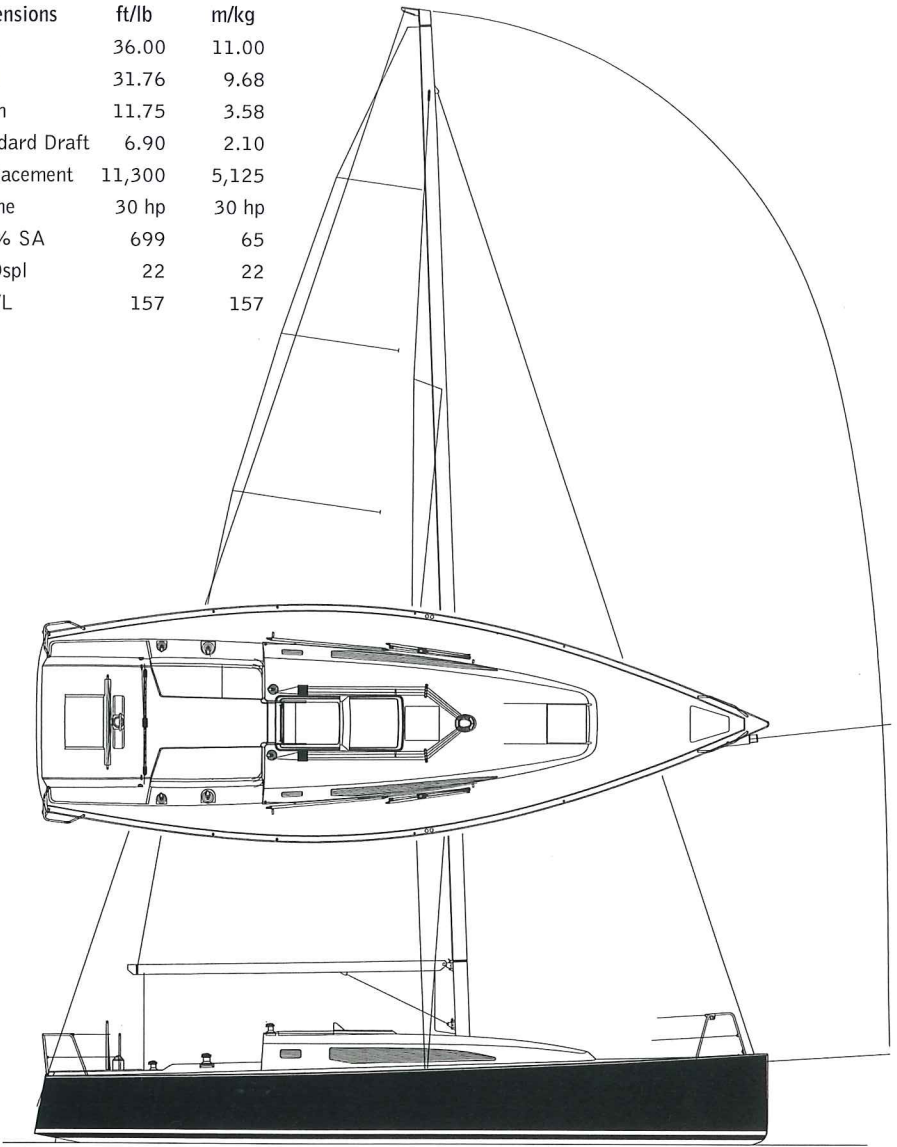

J[®]
112_E

NEW for 2016

36 Feet of Comfort, Style and Speed

J/112E is the newest addition to J Boats' "E" series of versatile performance sailing yachts. The "E" is for elegance and evolution in performance cruising design. Why settle for anything less than sailing with comfort, style and speed?

Dimensions	ft/lb	m/kg
LOA	36.00	11.00
LWL	31.76	9.68
Beam	11.75	3.58
Standard Draft	6.90	2.10
Displacement	11,300	5,125
Engine	30 hp	30 hp
100% SA	699	65
SA/Dspl	22	22
Dspl/L	157	157

Box 90, 557 Thames Street, Newport, RI 02840, U.S.A.